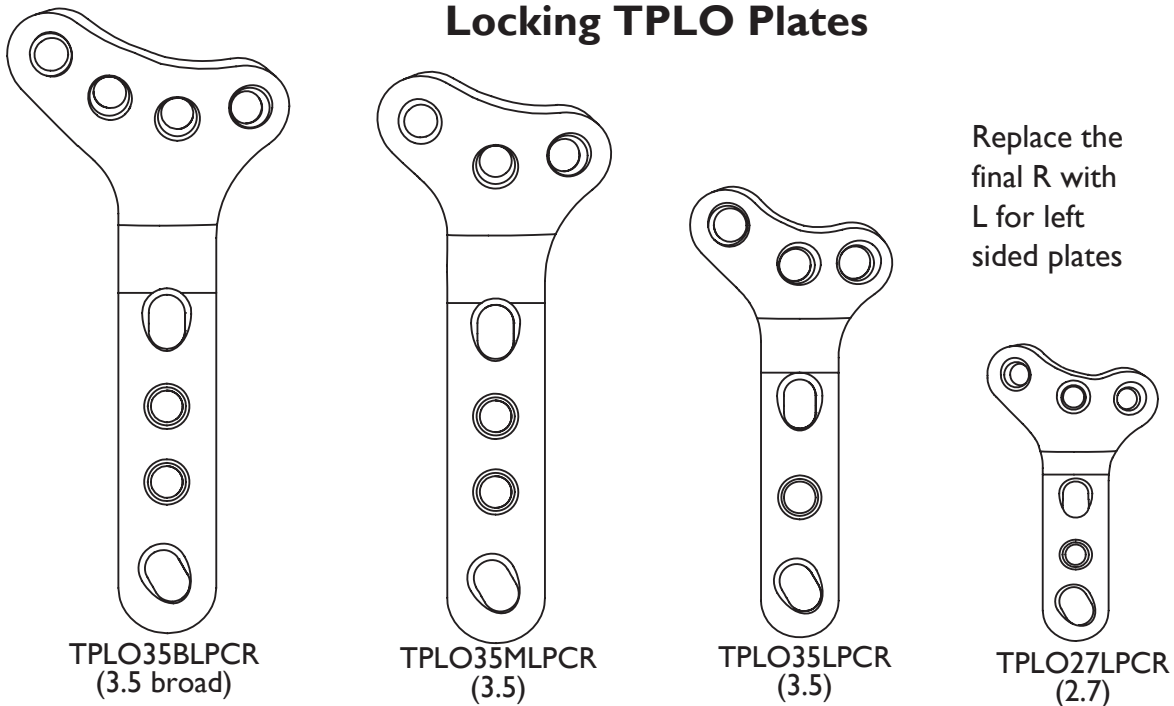

Vi Plate Profiles

Site Specific Implants

Advancing Animal Healthcare, Together

Cloverleaf TTO/TPLO Plates

Slocum Style TPLO Plates

Locking TPLO Plates

Delta TPLO Plates

TPLODEL24R
TPLODEL24L
(2.4mm)

TPLODEL27R
TPLODEL27L
(2.7mm)

TPLODEL27BR
TPLODEL27BL
(2.7mm broad)

TPLODEL35R
TPLODEL35L
(3.5mm)

TPLODEL35BR
TPLODEL35BL
(3.5mm broad)

ViLTPLO35L3
plate profile

ViLTPLO35R3
plate profile

ViLTPLO35BL4
plate profile

ViLTPLO35SL3
plate profile

ViLTPLO35SR3
plate profile

ViLTPLO35BR4
plate profile

ViLTPLO15L3
plate profile

ViLTPLO15R3
plate profile

ViLTPLO20L3
plate profile

ViLTPLO20R3
plate profile

ViLTPLO24L3
plate profile

ViLTPLO24R3
plate profile

ViLTPLO27L3
plate profile

ViLTPLO27R3
plate profile

Advancing Animal Healthcare, Together

Vi Plate Profiles Set 7

Cloverleaf TTO/TPLO Plates

Slocum Style TPLO Plates

Locking TPLO Plates