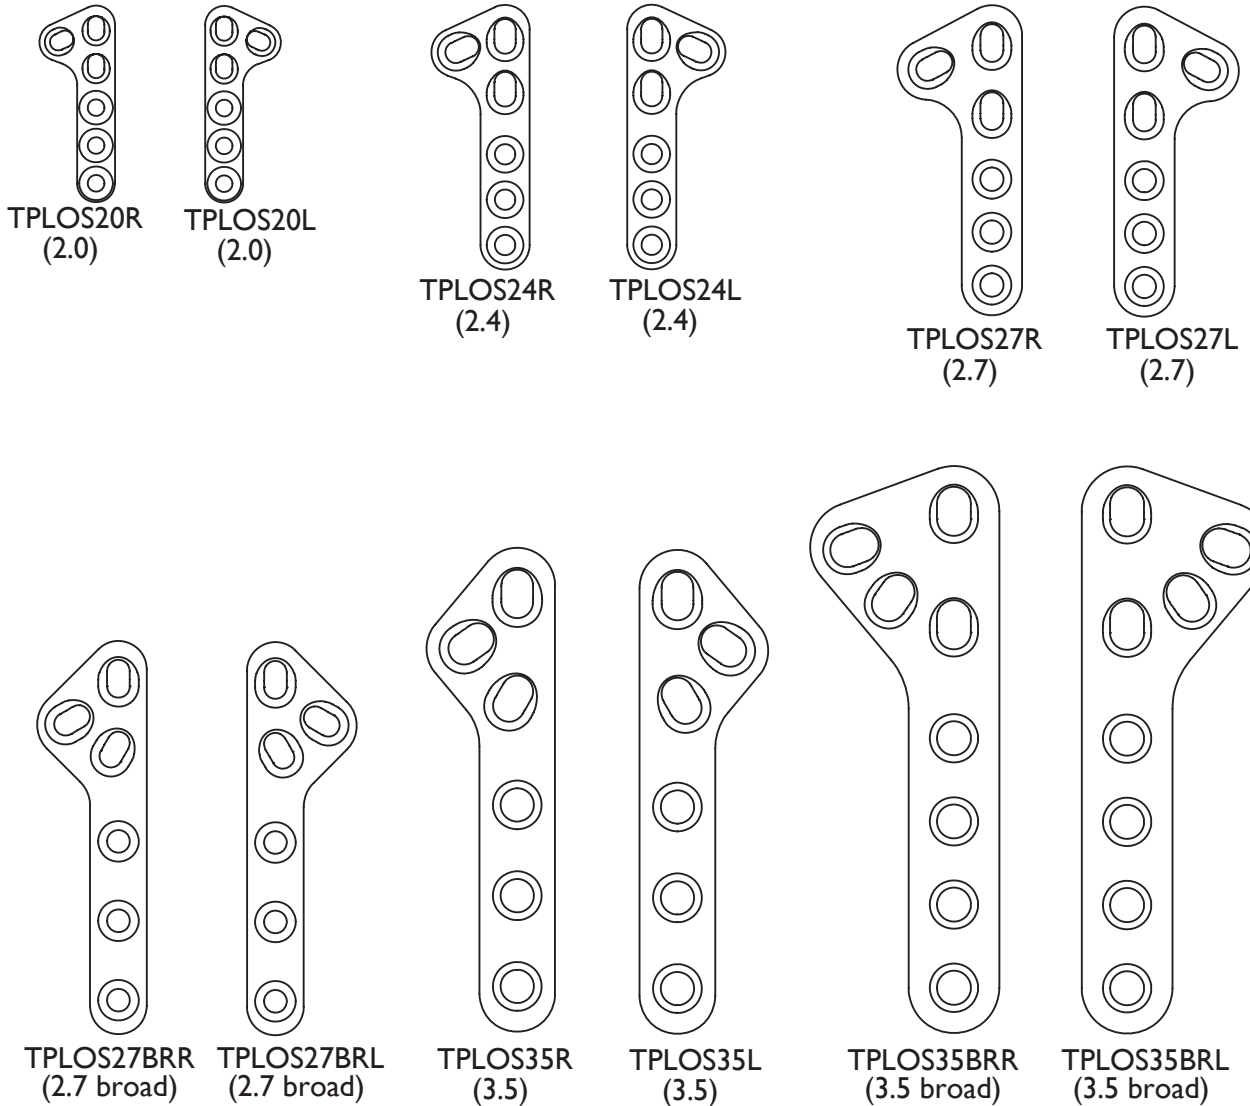

Vi Plate Profiles

Site Specific Implants

Advancing Animal Healthcare, Together

Cloverleaf TTO/TPLO Plates

Slocum Style TPLO Plates

Locking TPLO Plates

Delta TPLO Plates

TPLODEL24R
TPLODEL24L
(2.4mm)

TPLODEL27R
TPLODEL27L
(2.7mm)

TPLODEL27BR
TPLODEL27BL
(2.7mm broad)

TPLODEL35R
TPLODEL35L
(3.5mm)

TPLODEL35BR
TPLODEL35BL
(3.5mm broad)

ViLTPLO35L3
plate profile

ViLTPLO35R3
plate profile

ViLTPLO35BL4
plate profile

ViLTPLO35SL3
plate profile

ViLTPLO35SR3
plate profile

ViLTPLO35BR4
plate profile

ViLTPLO15L3
plate profile

ViLTPLO15R3
plate profile

ViLTPLO20L3
plate profile

ViLTPLO20R3
plate profile

ViLTPLO24L3
plate profile

ViLTPLO24R3
plate profile

ViLTPLO27L3
plate profile

ViLTPLO27R3
plate profile

Advancing Animal Healthcare, Together

Vi Plate Profiles Set 7

Cloverleaf TTO/TPLO Plates

Slocum Style TPLO Plates

Locking TPLO Plates