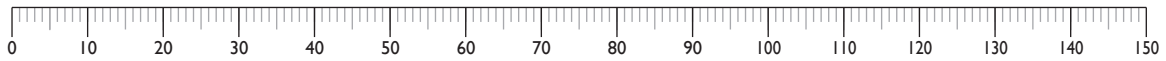

Vi Plate Profiles

Site Specific Implants

Advancing Animal Healthcare, Together

Cloverleaf TTO/TPLO Plates

Slocum Style TPLO Plates

Locking TPLO Plates

Delta TPLO Plates

TPLODEL24R
TPLODEL24L
(2.4mm)

TPLODEL27R
TPLODEL27L
(2.7mm)

TPLODEL27BR
TPLODEL27BL
(2.7mm broad)

TPLODEL35R
TPLODEL35L
(3.5mm)

TPLODEL35BR
TPLODEL35BL
(3.5mm broad)

ViLTPLO35L3
plate profile

ViLTPLO35R3
plate profile

ViLTPLO35BL4
plate profile