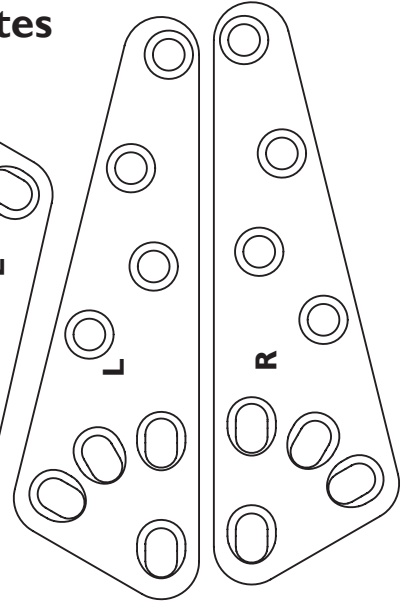

Vi Plate Profiles

Site Specific Implants

Advancing Animal Healthcare, Together

Cloverleaf TTO/TPLO Plates

Slocum Style TPLO Plates

Locking TPLO Plates

Delta TPLO Plates

TPLODEL24R
TPLODEL24L
(2.4mm)

TPLODEL27R
TPLODEL27L
(2.7mm)

TPLODEL27BR
TPLODEL27BL
(2.7mm broad)

TPLODEL35R
TPLODEL35L
(3.5mm)

TPLODEL35BR
TPLODEL35BL
(3.5mm broad)

ViLTPLO35L3
plate profile

ViLTPLO35R3
plate profile

ViLTPLO35BL4
plate profile

ViLTPLO35SL3
plate profile

ViLTPLO35SR3
plate profile

ViLTPLO35BR4
plate profile

ViLTPLO15L3
plate profile

ViLTPLO15R3
plate profile

ViLTPLO20L3
plate profile

ViLTPLO20R3
plate profile

ViLTPLO24L3
plate profile

ViLTPLO24R3
plate profile

ViLTPLO27L3
plate profile

ViLTPLO27R3
plate profile

Advancing Animal Healthcare, Together

Vi Plate Profiles Set 7

Cloverleaf TTO/TPLO Plates

Slocum Style TPLO Plates

Locking TPLO Plates