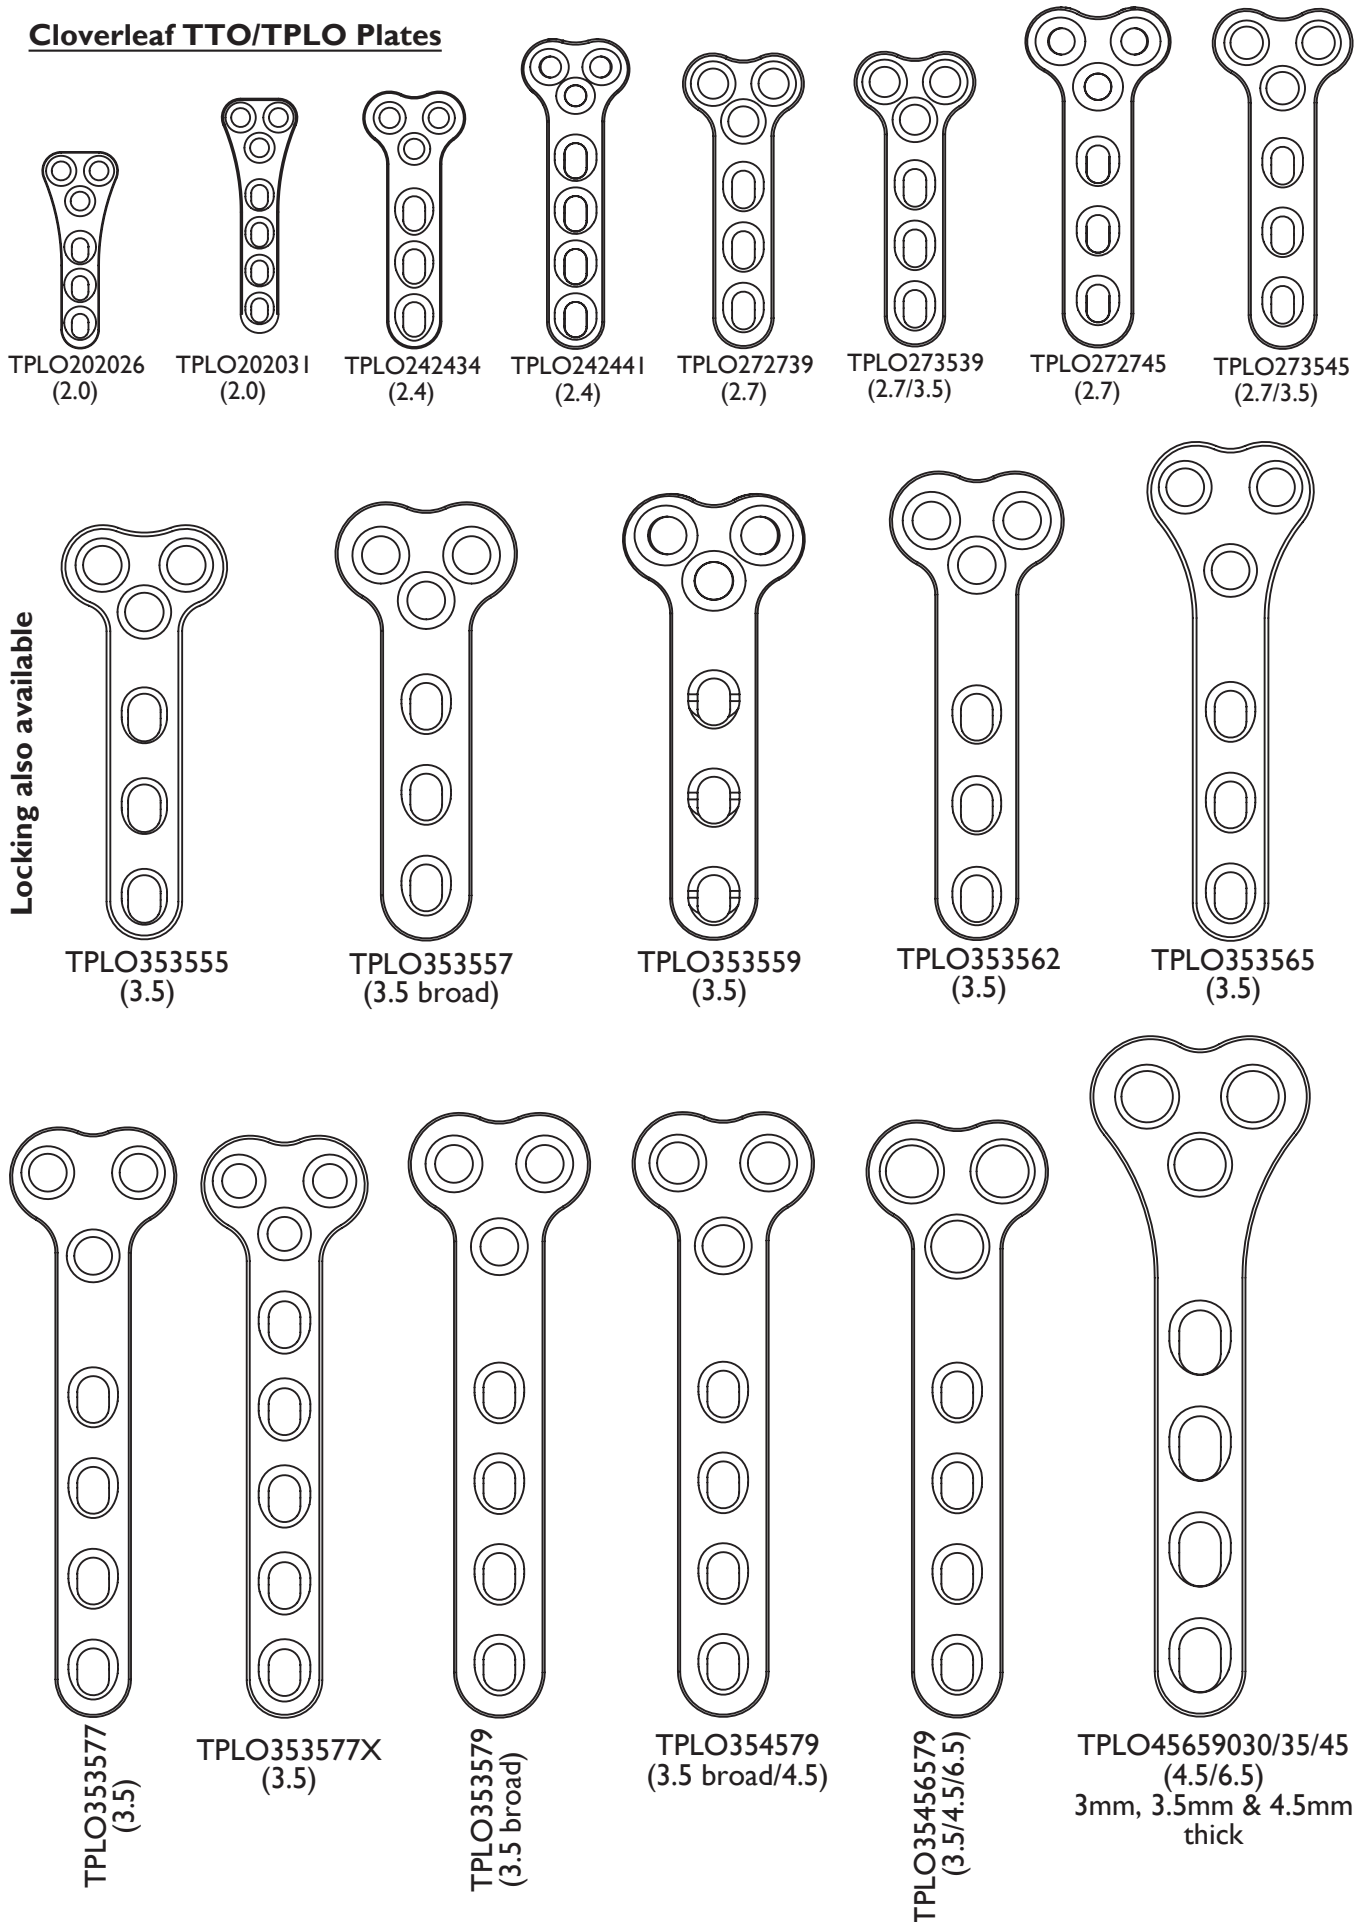

Vi Plate Profiles

Site Specific Implants

Advancing Animal Healthcare, Together

Cloverleaf TTO/TPLO Plates

Slocum Style TPLO Plates

Locking TPLO Plates

Delta TPLO Plates

TPLODEL24R
TPLODEL24L
(2.4mm)

TPLODEL27R
TPLODEL27L
(2.7mm)

TPLODEL27BR
TPLODEL27BL
(2.7mm broad)

TPLODEL35R
TPLODEL35L
(3.5mm)

TPLODEL35BR
TPLODEL35BL
(3.5mm broad)

ViLTPLO35L3
plate profile

ViLTPLO35R3
plate profile

ViLTPLO35BL4
plate profile

ViLTPLO35SL3
plate profile

ViLTPLO35SR3
plate profile

ViLTPLO35BR4
plate profile

ViLTPLO15L3
plate profile

ViLTPLO15R3
plate profile

ViLTPLO20L3
plate profile

ViLTPLO20R3
plate profile

ViLTPLO24L3
plate profile

ViLTPLO24R3
plate profile

ViLTPLO27L3
plate profile

ViLTPLO27R3
plate profile

Advancing Animal Healthcare, Together

Vi Plate Profiles Set 7

Cloverleaf TTO/TPLO Plates

Slocum Style TPLO Plates

Locking TPLO Plates