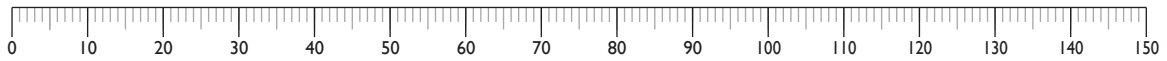

Vi Plate Profiles

Site Specific Implants

Advancing Animal Healthcare, Together

Cloverleaf TTO/TPLO Plates

Slocum Style TPLO Plates

Locking TPLO Plates

Delta TPLO Plates

TPLODEL24R
TPLODEL24L
(2.4mm)

TPLODEL27R
TPLODEL27L
(2.7mm)

TPLODEL27BR
TPLODEL27BL
(2.7mm broad)

TPLODEL35R
TPLODEL35L
(3.5mm)

TPLODEL35BR
TPLODEL35BL
(3.5mm broad)

ViLTPLO35L3
plate profile

ViLTPLO35R3
plate profile

ViLTPLO35BL4
plate profile